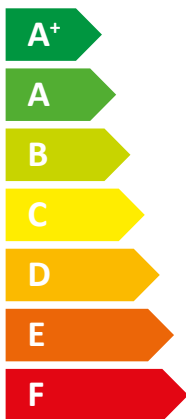

ENERG Y IJA
 енергия · ενέργεια IE IA

tecalor

THZ 5.1 IBC topline

A++

A

Two icons showing sound power levels. The top icon shows a speaker inside a house with the text "50 dB". The bottom icon shows a speaker outside a house with the text "50 dB".

A legend for power output levels, consisting of three colored squares with corresponding text: a dark blue square for "7 kW", a medium blue square for "7 kW", and a light blue square for "4 kW".

2019

811/2013