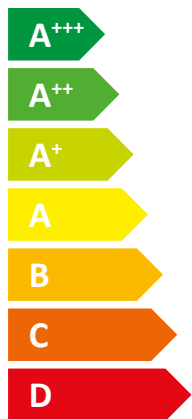

ENERG Y IJA
 енергия · ενέργεια IE IA

tecalor

THZ 5.1 IBC topline

A++

A

Two icons showing sound power levels. The top icon shows a speaker inside a house with the text "50 dB". The bottom icon shows a speaker outside a house with the text "50 dB".

A legend for power output levels, consisting of three colored squares with corresponding text: a dark blue square for "7 kW", a medium blue square for "7 kW", and a light blue square for "4 kW".

2019

811/2013