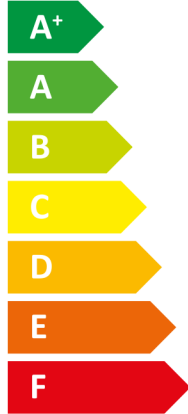

**ENERG**

енергия · ενεργεια

Y IJA  
IE IA

**tecalor**

THZ 5.5 cool

**A++**

**A**

Two icons showing sound power levels. The top icon shows a radiator with sound waves and the text "50dB". The bottom icon shows a water tap with sound waves and the text "50dB".

A legend for power consumption in kW, with three colored squares: dark blue for 9 kW, medium blue for 6 kW, and light blue for 7 kW.

2019

811/2013