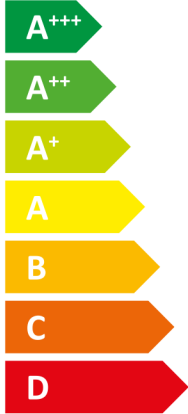

**ENERG**

енергия · ενεργεια

Y IJA  
IE IA

**tecalor**

THZ 5.5 cool

**A++**

**A**

Two icons showing sound power levels. The top icon shows a radiator with sound waves and the text "50dB". The bottom icon shows a water tap with sound waves and the text "50dB".

A legend for power consumption in kW, with three colored squares: dark blue for 9 kW, medium blue for 6 kW, and light blue for 7 kW.

2019

811/2013