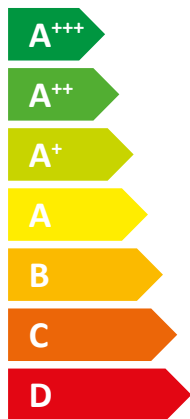

ENERG Y IJA
 енергия · ενέργεια IE IA

tecalor

TTL 6.5 ACS TSBB eco Set

A++

A

Two icons of a house with sound waves. The top icon shows sound waves coming from the house, and the bottom icon shows sound waves entering the house. Below the bottom icon is the text "57 dB".

A legend box containing three entries: a dark blue square next to "11 kW", a medium blue square next to "8 kW", and a light blue square next to "6 kW".

2019

811/2013