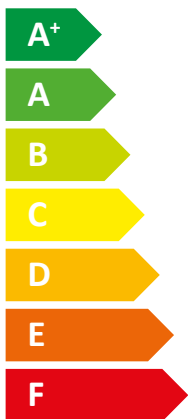

ENERG Y IJA
 енергия · ενέργεια IE IA

tecalor

TTL 3.5 ACS TSBC Set

A+

A

Icon showing a house with a speaker symbol and the text "52 dB", indicating the sound power level.

Legend for power output, showing three colored squares with corresponding labels: a dark blue square for "4 kW", a medium blue square for "3 kW", and a light blue square for "3 kW".