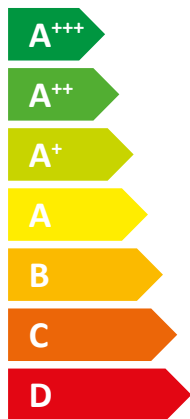

ENERG Y IJA
 енергия · ενέργεια IE IA

tecalor

TTL 8.5 ACS TSBB eco Set

A++

A

Two icons of a house with sound waves. The top icon shows sound waves coming from the house, and the bottom icon shows sound waves entering the house. Below the bottom icon is the text "57 dB".